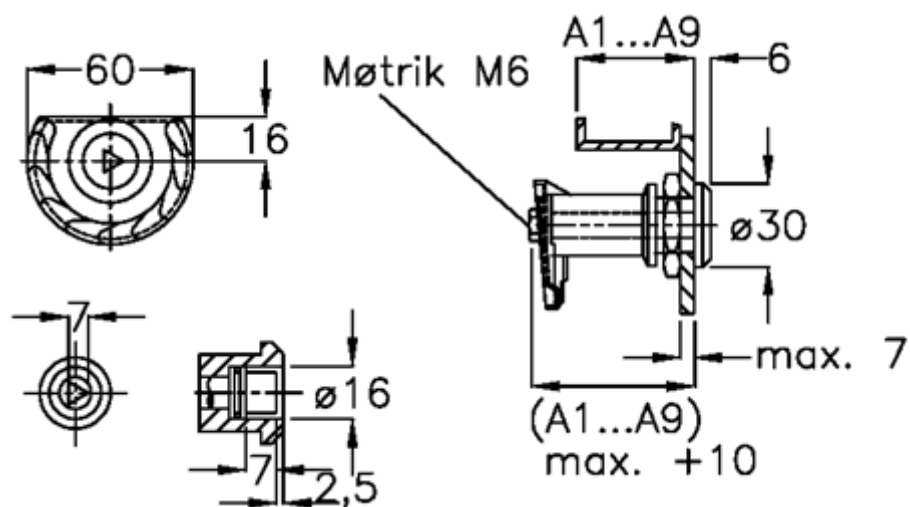

Data Sheet

Article number: 20918029
Description: E+G Door lock
GN 119-DK-A9

Measures

Door + frame thickness = 57-65
Measure type = A9